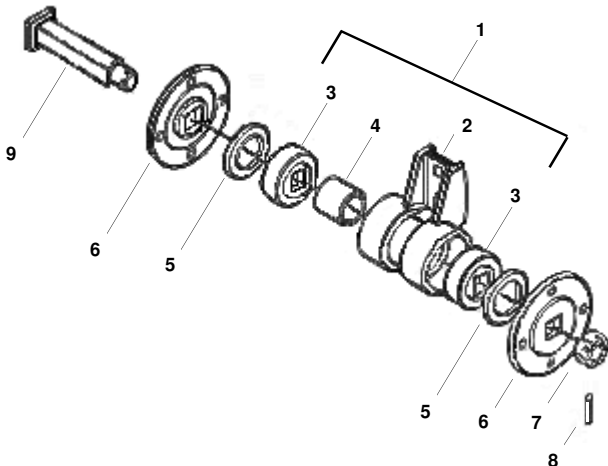

ITEM	ORDER NUMBER	DESCRIPTION	YEAR	STATUS
1	P238662	Hub with Brg – Front (Shown)	2006	
1	P238661	Hub with Brg – Rear	2006	
2	P238649	Hub – Front	2006	
2	P238659	Hub – Rear (Shown)	2006	
3	P238660	Bearing, 1-1/8 Sq (W208PPB12)	2006	
4	P238646	Spacer, Bushing	2006	
5	P89428	Bushing Mach 1-1/2 x 2-1/4 18 Ga	2006	
6	P238648	Hub, Disk Blade	2006	
7	P88524	Nut, Slotted 1-1/8 NC Z	2006	
8	P88628	Pin Roll 1/4 DIA X 1-3/4 Z	2006	
9	P238644	Shaft, Sq. (Replaced by 239933)	2006	NA
	P239933	Shaft, Sq.	2006	
Hub Assembly				
	P238664	Hub, Front Mounted	2006	
	P238663	Hub, Rear Mounted	2006