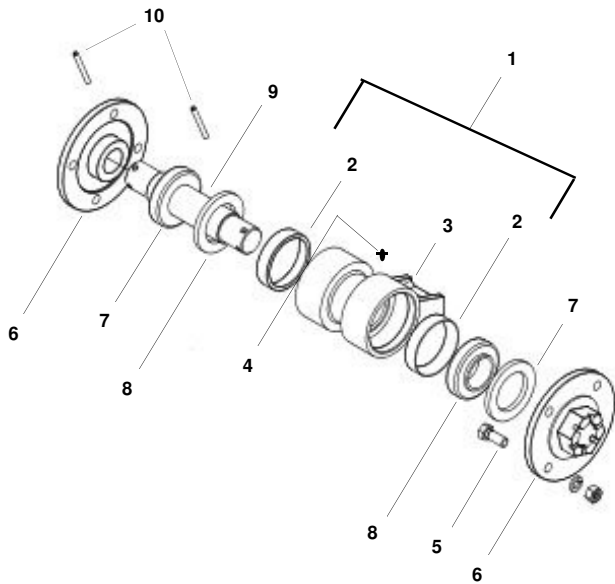

**VTA (First Hub Assembly)**

**YEAR Spring 2005**

ITEM	ORDER NUMBER	DESCRIPTION	YEAR	STATUS
1	235815	Hub with Cups – Front	2005	
1	239027	Hub with Cups – Rear (Shown)	2005	NA
2	12104	Cups (3.265 OD)	2005	
3	234008	Hub – Front	2005	NA
3	238621	Hub – Rear (Shown)	2005	NA
4	P88263	Grease Fitting	2005	
5	P88554	Bolt 1/2 x 1-1/4 NC 5Z	2005	
	P88303	Lock Washer 1/2	2005	
	P88104	Nut 1/2 Hex NC	2005	
6	234077	Hub, Disk Blade	2005	NA
7	P26120	Seal (CR 22563)	2005	NA
8	239032	Bearing, Cone 1-3/4 ID (Peer)	2005	NA
9	234056	Shaft	2005	NA
10	P88767	Pin Roll 1/4 DIA X 2-1/2 Z	2005	
<b>Hub Assembly (Less Item 5)</b>				
	P235813	Hub, Front Mounted	2005	NA
	P239028	Hub, Rear Mounted	2005	NA

**VTA (Second Hub Assembly)**

**YEAR Fall 2005**

ITEM	ORDER NUMBER	DESCRIPTION	YEAR	STATUS
1	235815	Hub with Cups – Front	2005	
1	239027	Hub with Cups – Rear (Shown)	2005	NA
2	12104	Cups (3.265 OD)	2005	
3	234008	Hub – Front	2005	NA
3	238621	Hub – Rear (Shown)	2005	NA
4	P88263	Grease Fitting	2005	
5	P89095	Nut, Jam 1-1/2 NF 5Z	2005	
6	234077MOD	Hub, Disk Blade	2005	
7	P26120	Seal (CR 22563)	2005	NA
8	234056	Shaft	2005	
9	239032	Bearing, Cone 1-3/4 ID (Peer)	2005	
10	P88554	Bolt 1/2 x 1-1/4 NC 5Z	2005	NA
	P88303	Lock Washer 1/2	2005	
	P88104	Nut 1/2 Hex NC	2005	
<b>Hub Assembly (Less Item 5)</b>				
	235813MOD	Hub, Front Mounted	2005	
	239028MOD	Hub, Rear Mounted	2005	NA