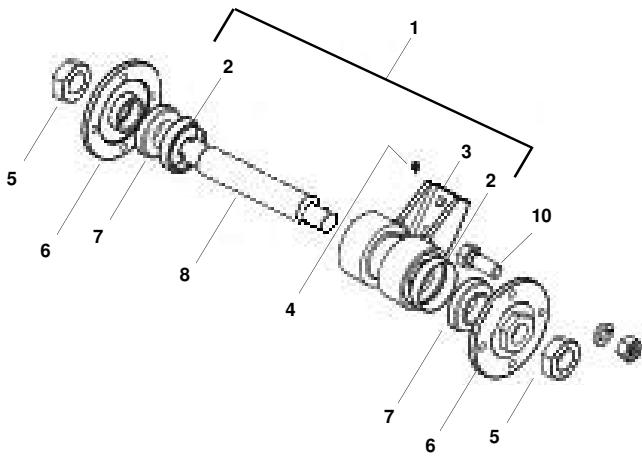

**VTA (First Hub Assembly)**

**YEAR Spring 2005**

ITEM	ORDER NUMBER	DESCRIPTION	YEAR	STATUS
1	235815	Hub with Cups – Front	2005	
1	239027	Hub with Cups – Rear (Shown)	2005	NA
2	12104	Cups (3.265 OD)	2005	
3	234008	Hub – Front	2005	NA
3	238621	Hub – Rear (Shown)	2005	NA
4	P88263	Grease Fitting	2005	
5	P88554	Bolt 1/2 x 1-1/4 NC 5Z	2005	
	P88303	Lock Washer 1/2	2005	
	P88104	Nut 1/2 Hex NC	2005	
6	234077	Hub, Disk Blade	2005	NA
7	P26120	Seal (CR 22563)	2005	NA
8	239032	Bearing, Cone 1-3/4 ID (Peer)	2005	NA
9	234056	Shaft	2005	NA
10	P88767	Pin Roll 1/4 DIA X 2-1/2 Z	2005	
<b>Hub Assembly (Less Item 5)</b>				
	P235813	Hub, Front Mounted	2005	NA
	P239028	Hub, Rear Mounted	2005	NA

**VTA (Second Hub Assembly)**

**YEAR Fall 2005**

ITEM	ORDER NUMBER	DESCRIPTION	YEAR	STATUS
1	235815	Hub with Cups – Front	2005	
1	239027	Hub with Cups – Rear (Shown)	2005	NA
2	12104	Cups (3.265 OD)	2005	
3	234008	Hub – Front	2005	NA
3	238621	Hub – Rear (Shown)	2005	NA
4	P88263	Grease Fitting	2005	
5	P89095	Nut, Jam 1-1/2 NF 5Z	2005	
6	234077MOD	Hub, Disk Blade	2005	
7	P26120	Seal (CR 22563)	2005	NA
8	234056	Shaft	2005	
9	239032	Bearing, Cone 1-3/4 ID (Peer)	2005	
10	P88554	Bolt 1/2 x 1-1/4 NC 5Z	2005	NA
	P88303	Lock Washer 1/2	2005	
	P88104	Nut 1/2 Hex NC	2005	
<b>Hub Assembly (Less Item 5)</b>				
	235813MOD	Hub, Front Mounted	2005	
	239028MOD	Hub, Rear Mounted	2005	NA