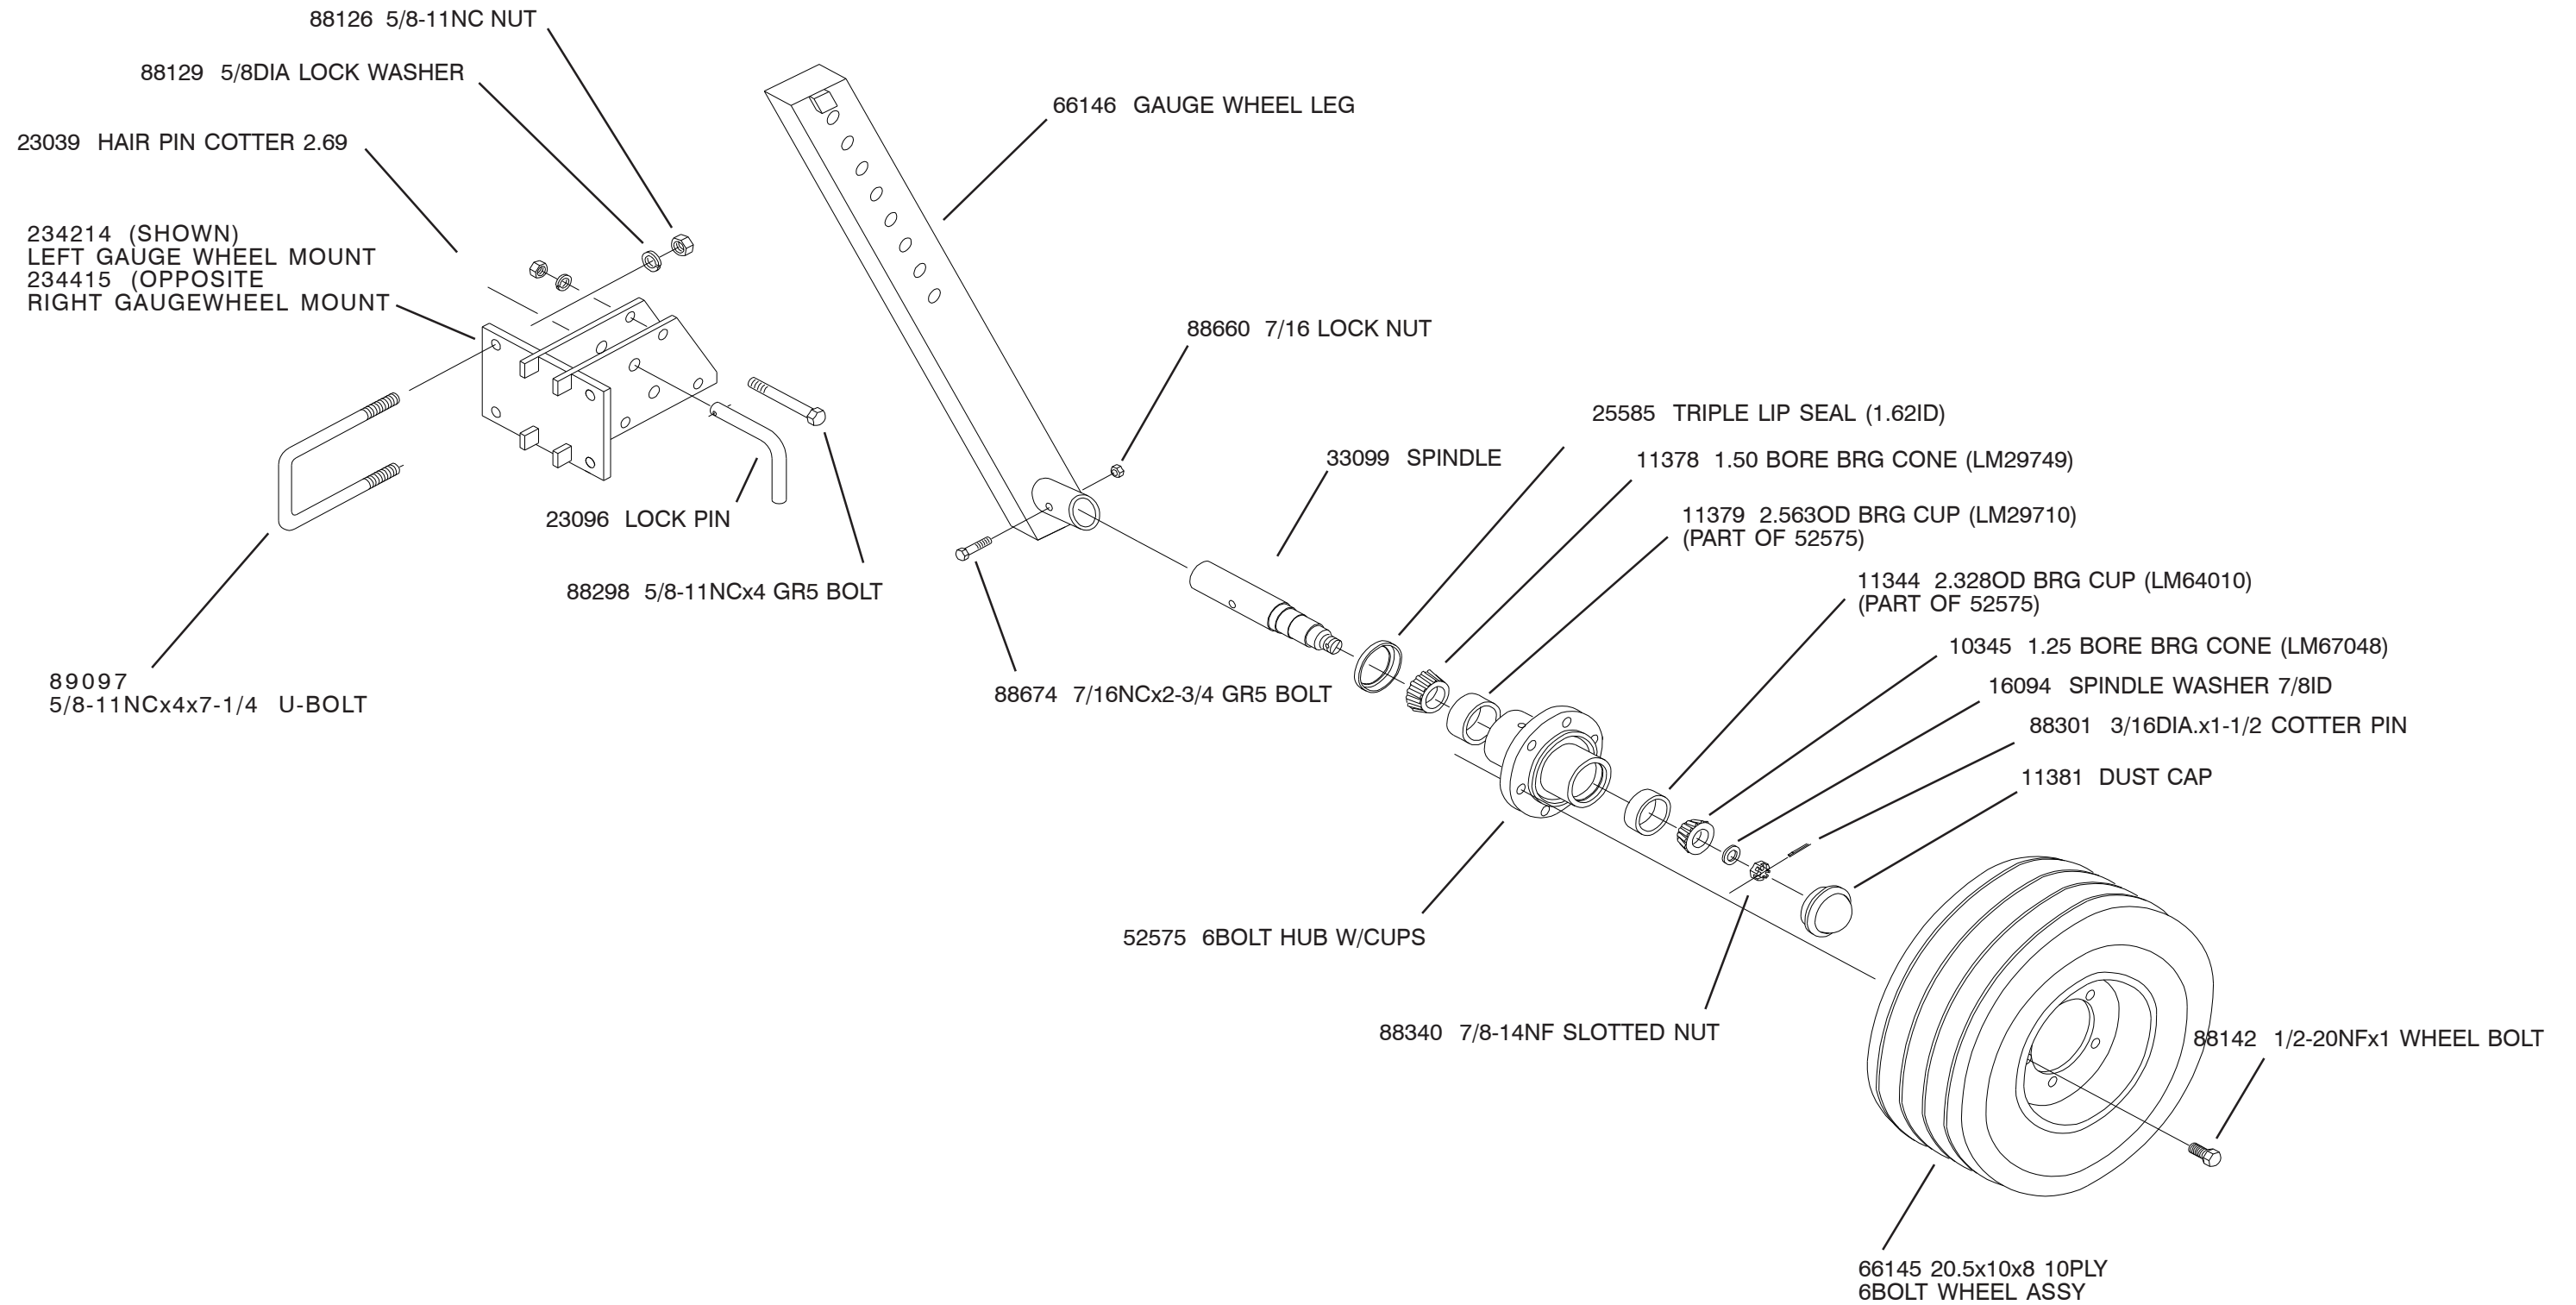

# DOT GAUGE WHEEL ASSEMBLY INSTRUCTIONS

CI-78659B

PRINTED IN USA  
79251.PM5  
WJS 01/24/03