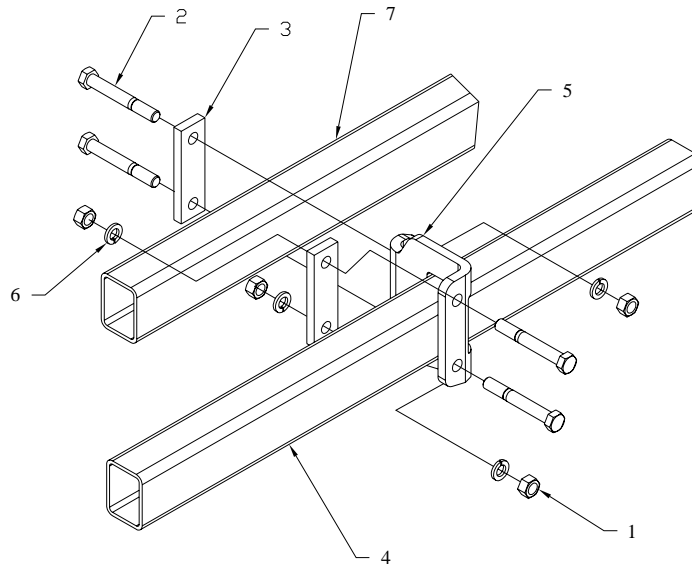

Rear Tubes and Mounting Brackets

700010

Item	Qty	Part	Description
1		88110	NUT HEX 3/4-10NC 5Z
2		88579	BLT HEX 3/4-10NCX5-1/2 5Z
3		234097	FLAT BACK
4		234862	11FT 8IN WING REAR BAR
4		234863	16FT MAIN FRAME REAR BAR
4		234864	5FT OUTER WING REAR BAR
4		234865	13FT MAIN FRAME REAR BAR
4		234866	11FT MAIN FRAME REAR BAR
4		234867	9FT 4IN WING REAR BAR
4		234868	7FT WING REAR BAR
4		234869	3FT OUTER WING REAR BAR
4		234870	7FT OUTER WING REAR BAR
5		233585	REAR TUBE BRACKET
6		88130	WSHR HLK 3/4ID(13/16ACT) Z
7			REAR CULTIVATOR TUBES