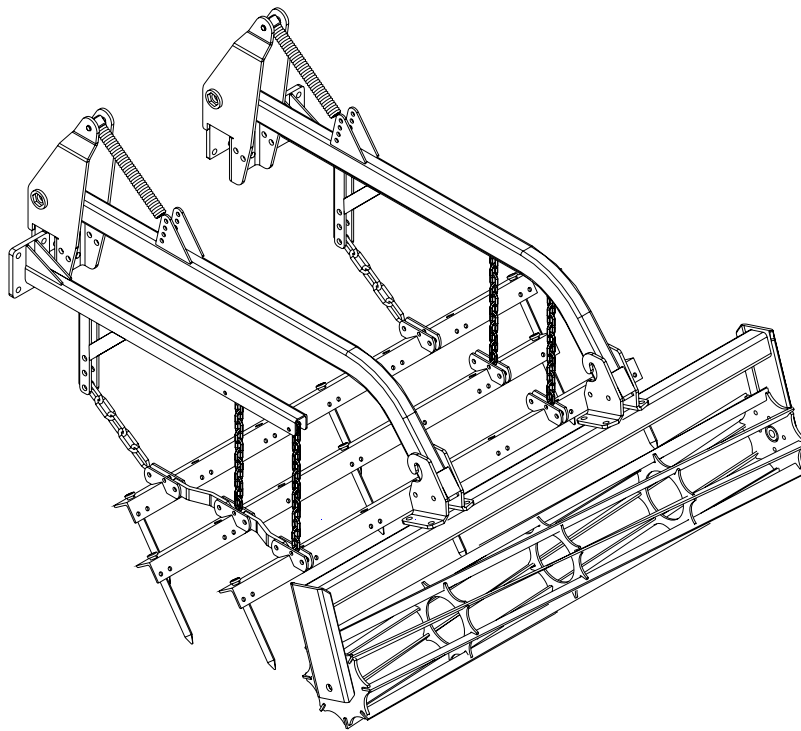

SPIKE HARROW WITH BASKET

WIL-RICH

PO Box 1030
Wahpeton, ND 58074
PH (701) 642-2621
Fax (701) 642-3372
WWW.WIL-RICH.COM

HARROW/BASKET PARTS MANUAL (74313) 10/09