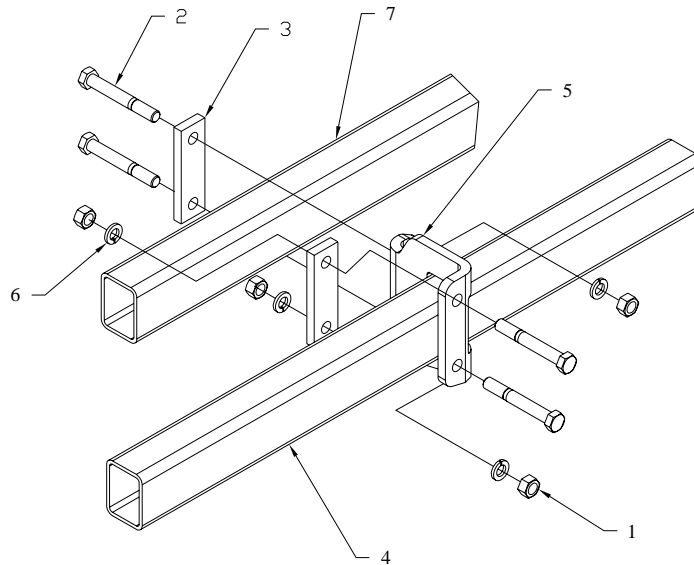

Rear Tubes and Mounting Brackets

700010

Item	Qty	Part	Description
1		88110	NUT HEX 3/4-10NC 5Z
2		88579	BLT HEX 3/4-10NCX5-1/2 5Z
3		234097	FLAT BACK
4		234862	11FT 8IN WING REAR BAR
4		234863	16FT MAIN FRAME REAR BAR
4		234864	5FT OUTER WING REAR BAR
4		234865	13FT MAIN FRAME REAR BAR
4		234866	11FT MAIN FRAME REAR BAR
4		234867	9FT 4IN WING REAR BAR
4		234868	7FT WING REAR BAR
4		234869	3FT OUTER WING REAR BAR
4		234870	7FT OUTER WING REAR BAR
5		233585	REAR TUBE BRACKET
6		88130	WSHR HLK 3/4ID(13/16ACT) Z
7			REAR CULTIVATOR TUBES