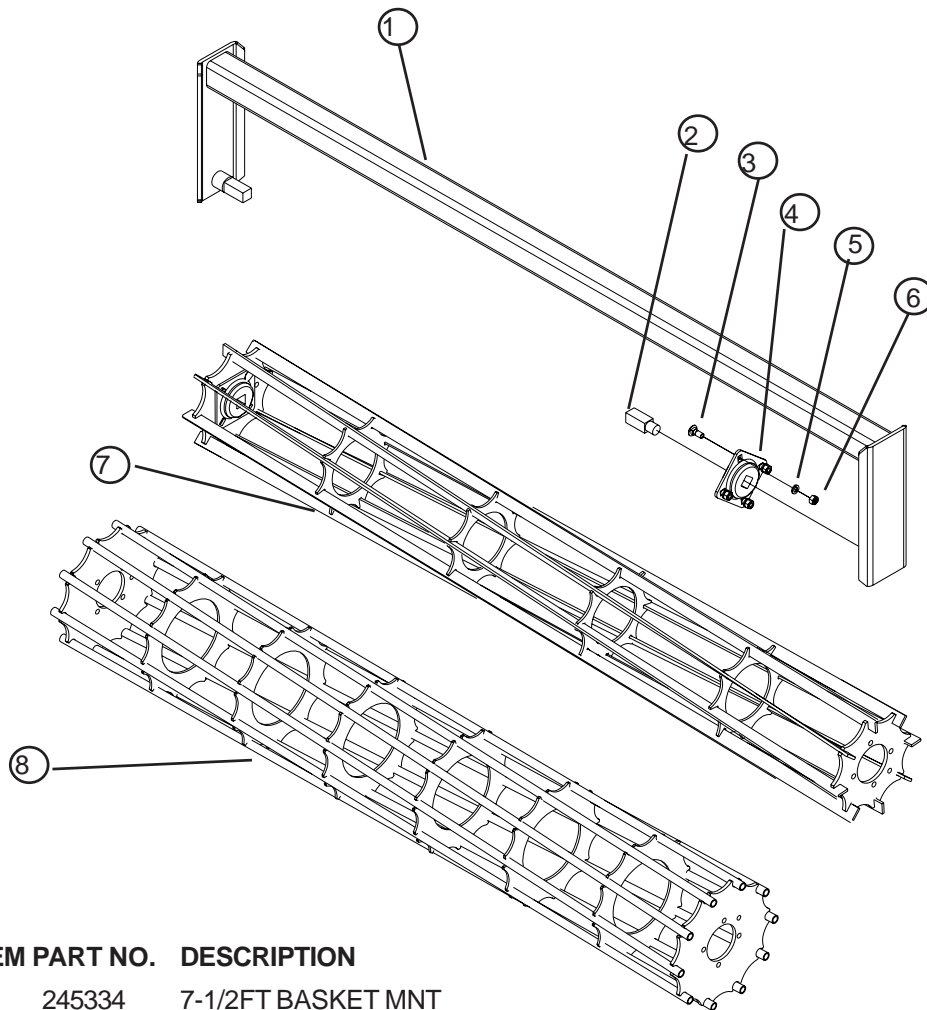

Basket Section Assembly

ITEM	PART NO.	DESCRIPTION
1	245334	7-1/2FT BASKET MNT
	245333	6FT BASKET MNT
	245332	4-1/2FT BASKET MNT
2	244410	SQUARE BASKET BOLT
3	88417	1/2-13NCx1-1/4 CRG BLT
4	244415	FLANGED BEARING
5	88303	1/2 LOCK WASHER
6	88104	1/2 NUT
7	244299	7-1/2FT FB BASKET
	244298	6FT FB BASKET
	244297	4-1/2FT FB BASKET
8	245373	7-1/2FT RB BASKET
	245372	6FT RB BASKET
	245371	4-1/2FT BASKET