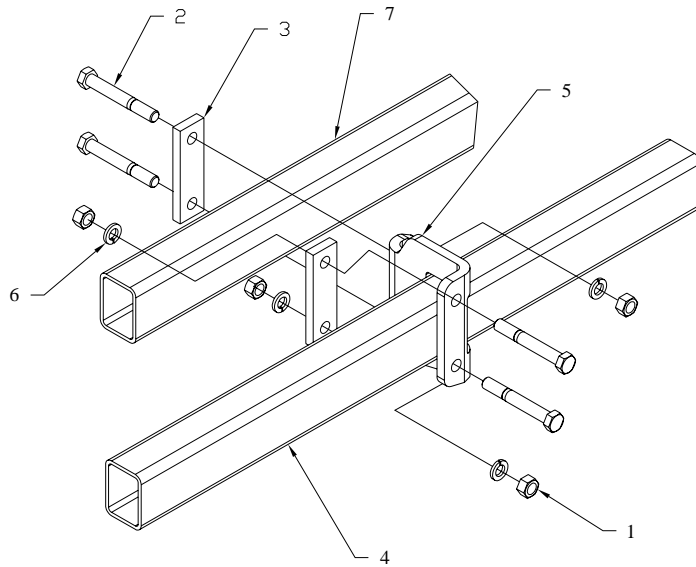

Rear Tubes and Mounting Brackets

700010

Item	Qty	Part	Description
1		88110	NUT HEX 3/4-10NC 5Z
2		88579	BLT HEX 3/4-10NCX5-1/2 5Z
3		234097	FLAT BACK
4		234862	11FT 8IN WING REAR BAR
4		234863	16FT MAIN FRAME REAR BAR
4		234864	5FT OUTER WING REAR BAR
4		234865	13FT MAIN FRAME REAR BAR
4		234866	11FT MAIN FRAME REAR BAR
4		234867	9FT 4IN WING REAR BAR
4		234868	7FT WING REAR BAR
4		234869	3FT OUTER WING REAR BAR
4		234870	7FT OUTER WING REAR BAR
5		233585	REAR TUBE BRACKET
6		88130	WSHR HLK 3/4ID(13/16ACT) Z
7			REAR CULTIVATOR TUBES