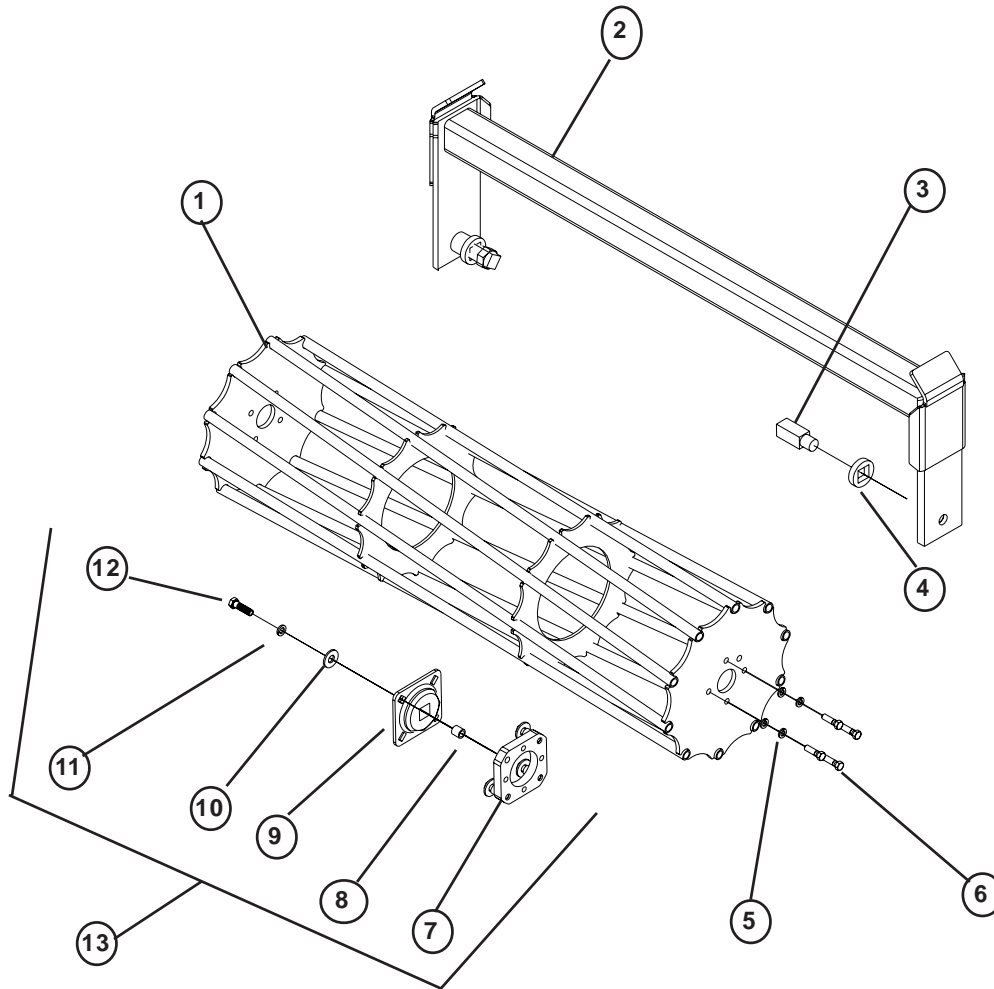

HARROW/BASKET PARTS MANUAL (74297) 8/11

Basket Harrow Arm Assembly

700267

Item	Part	Description	Item	Part	Description
1	221981	MOUNT CASTING (ZINC)	16A	46390	COMPRESSION SPRING
2	23039	PIN-HAIR .14 X 2.69 ZP	16B	245360	SPACER FOR SPRING (NOT SHOWN)
3	233454	HARROW ARM	17	46398	SPRING 8 IN LONG
4	233515	1/2 X 6-1/2 BENT PIN (ZP)	18	51220	BUSHING
5	233516	ANGLE ADJUST	19	32622	TRUNNION
6	233645	PIVOT TUBE (ZINC)	20	68578	PIVOT BRACKET
7	233668	BUSHING (ZINC))	21	67076	3/4-10NCX16.5 SPECIAL BOLT
8	233669	BUSHING (ZINC)	22	88110	NUT HEX 3/4-10NC 5Z
9	234811	1/2X4 BENT PIN W/HAIRPIN	23	88264	BLT HEX 1-8NCX6 5Z
10	238690	INNER HARROW BRACKET	24	88348	NUT 2POSLK 1-8NC 5Z
11	239044	HARROW BASKET MOUNT	25	88363	NUT 2POSLK 1/2-13NC 5Z
12	239048	BASKET ARM	26	88382	BLT HEX 1/2-13NCX4-1/2 5Z
13	239079	BASKET MOUNT	27	88541	BLT HEX 1/2-13NCX3 5Z
14	239080	HARROW HANGER BAR	28	88595	BLT HEX 1/2-13NCX4 5Z
15	239081	SPRING BUSHING	29	88681	BLT HEX 1/2-13NCX5 5Z
			30	89275	PIN CLE 1/2 DIA X 2-1/2 Z

Basket Assembly (PRE 2010)

700713

Item	Qty	Part	Description	Item	Qty	Part	Description
1	1	233649	6FT BASKET (INCLUDES 13)	6	8	88392	BLT HEX 7/16-14NCX1-1/2 5Z
1	1	233776	7-1/2 FT BASKET (INCLUDES 13)	7	2	245381	ADAPTER PLATE
1	1	233896	4-1/2 FT BASKET (INCLUDES 13)	8	8	245383	SPACER
2	1	234085	4-1/2FT BASKET MOUNT	9	2	244415	BEARING (FD209 1-1/8SQ)
2	1	234090	7-1/2 FT BASKET MOUNT	10	8	88347	1/2 FLAT WASHER
2	1	234093	6FT BASKET MOUNT	11	8	88303	1/2LK WASHER
3	2	244410	SQUARE BASKET BOLT	12	8	88517	BLT HEX 1/2-13NCX1-3/4 5Z
4	2	245382	WASHER	13	1	245388	BEARING ASSY 2010
5	8	88269	WSHR HLK 7/16ID(1/2ACT) Z				(AND OLDER) INCLUDES ITEMS 7,8,9,10,11,AND 12 .