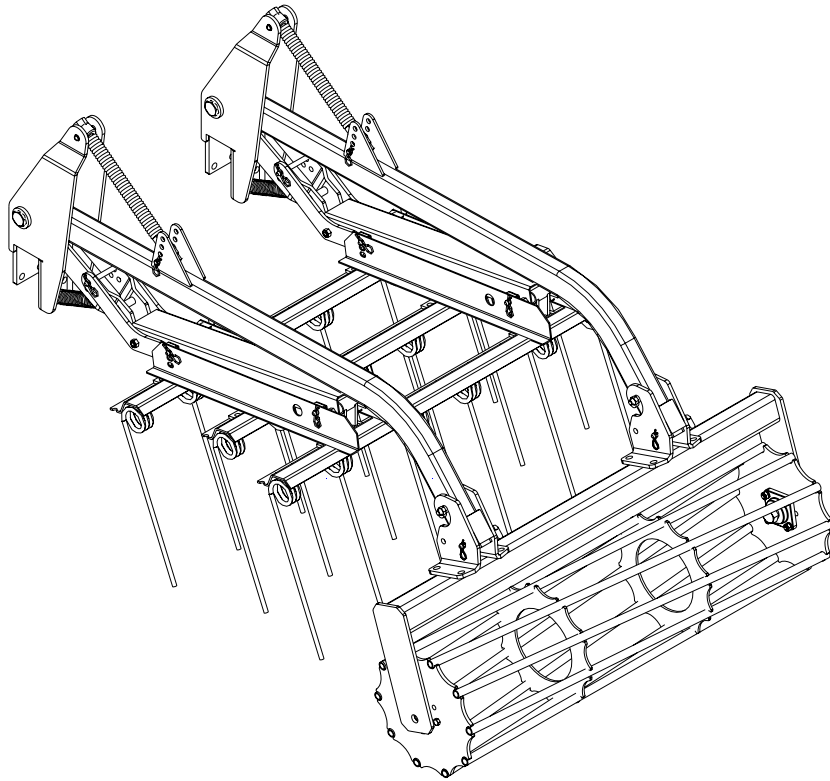

COIL TINE HARROW WITH BASKET

WIL-RICH

PO Box 1030

Wahpeton, ND 58074

PH (701) 642-2621

Fax (701) 642-3372

WWW.WIL-RICH.COM

HARROW/BASKET PARTS MANUAL (74297) 8/11