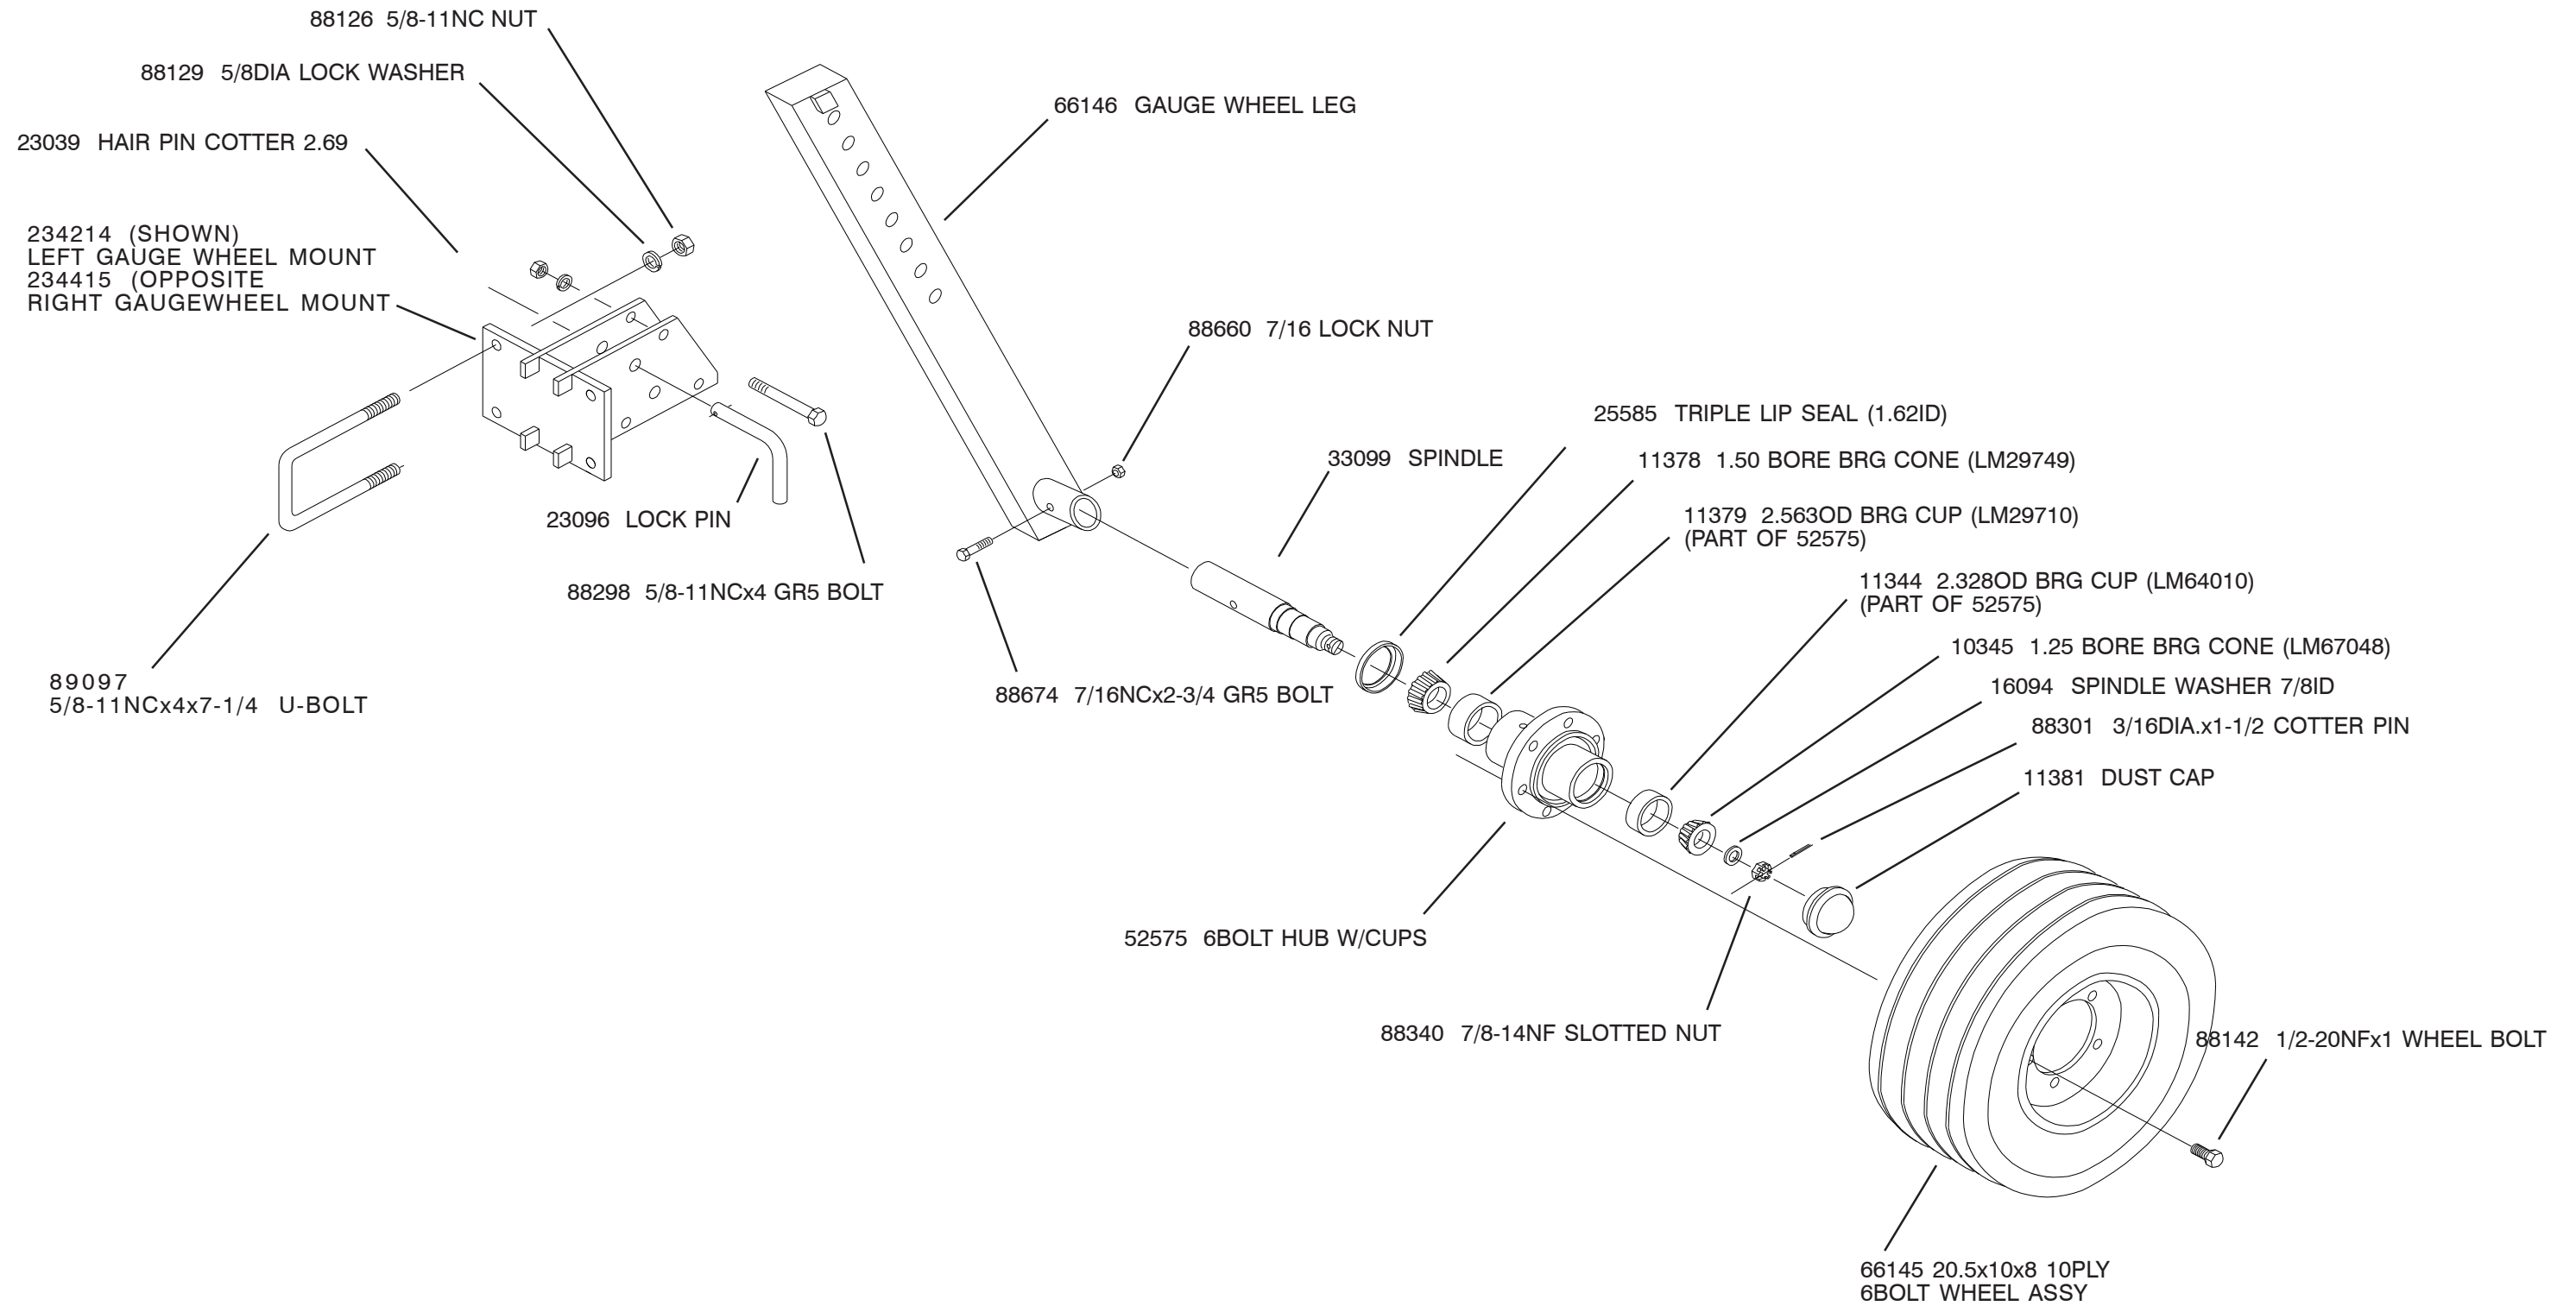

# DOT GAUGE WHEEL ASSEMBLY INSTRUCTIONS

CI-78659B

PRINTED IN USA  
79251.PM5  
WJS 01/24/03